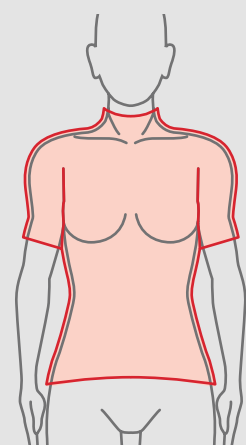

Sketches have been drawn to depict general adjustment from Elite Skin Fit to Sport Fit for each garment.

Take a thorough look at the following charts to find the fit and size that suit you best. To understand the featured fits, read carefully the details below.

ELITE SKIN FIT
Excellent body contour

ELITE FIT
1" shorter
2 Same length
3 4" tighter
4 3" tighter
5 2" tighter
6 Same length
7 1/2" tighter

BASIC MEASUREMENTS

PERFORMANCE FIT

- 1 Front length
- 2 Back length
- 3 Chest circumference
- 4 Waist circumference
- 5 Hem circumference
- 6 Sleeve length
- 7 Sleeve cuff circumference

BASIC MEASUREMENTS

WOMEN PERFORMANCE FIT

- 1 Front length
- 2 Back length
- 3 Chest circumference
- 4 Waist circumference
- 5 Hem circumference
- 6 Sleeve length
- 7 Sleeve cuff circumference

SPORT FIT

- 1 1/2" longer
- 2 1/2" longer
- 3 4" larger
- 4 4" larger
- 5 4" larger
- 6 1" longer
- 7 1/2" larger

WOMEN SPORT FIT

- 1 size larger than ProFit
- 1 1" longer
- 2 1" longer
- 3 2" longer
- 4 3" longer
- 5 2" longer
- 6 1/2" longer
- 7 3/4" larger

MEN SIZE CHART (IN.)

UNISEX	3XS	XXS	XS	S	M	L	XL	XXL	3XL
1 CHEST	32	34	36	38	40	42	44	46	48
2 WAIST	26	28	30	32	34	36	38	40	42
3 BUTTOCKS	32	34	36	38	40	42	44	46	48
4 LEG LENGTH	29	29	29	30	31	32	32	32	32