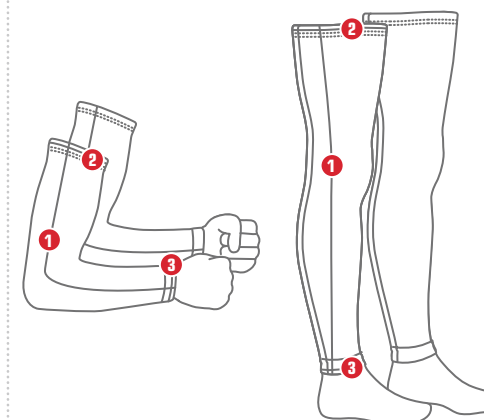

SOCKS SIZE	SHOE SIZE		
	LOUIS GARNEAU	MEN	WOMEN
			EURO
S	5-7	6-8	36-38
M	7-9	8-10	38-41
L	9-11	10-12	41-44
XL	11-13	12-14	44-48
SM	5-9	6-10	36-41
LXL	9-13	10-14	41-48

GLOVES SIZE CHART (IN.)

ADULT SIZE	HAND CIRCUMFERENCE	
	MEN	WOMEN
XS	6 - 7	-
S	7 - 8	6 - 7
M	8 - 9	7 - 8
L	9 - 10	8 - 9
XL	10 - 11	-

SHOE COVER SIZE CHART

SHOE COVER SIZE	SHOE SIZE
S	39 - 40 - 40,5 - 41
M	41,5 - 42 - 42,5 - 43
L	43,5 - 44 - 44,5 - 45
XL	45,5 - 46 - 47 - 48 - 49 - 50

SHORTS AND BIB INSEAM

SIZE	MEASUREMENT (IN.)
XS	M - 1"
S	M - 1/2"
M	MEASUREMENT (DEPEND ON STYLE)
L	M + 1"
XL	M + 1"
XXL	M + 1"

*Inseam measured when worn.

ADULT HELMET

SIZE	HAT SIZE	IN.	CM
S	6 1/2 - 7	20 1/2 - 22	52 - 56
M	7 - 7 3/8	22 - 23 1/4	56 - 59
L	7 3/8 - 7 3/4	23 1/4 - 24 1/2	59 - 62

ARM WARMERS SIZE CHART (IN.)

	XXS	XS	S	M	L	XL	XXL
1 LENGTH	15	16	17	18	18 1/2	18 1/2	18 1/2
2 ARM OPENING	8 3/4	9 1/2	10 1/4	11	11 3/4	12 1/2	13 1/4
3 WRIST OPENING	4 1/4	5	5	6 1/8	6 3/8	7 1/8	7 1/2