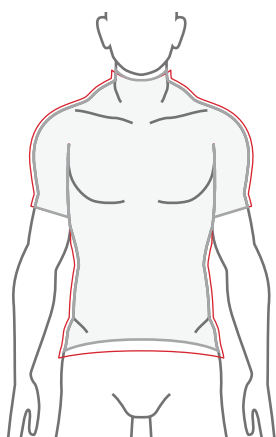

Sketches have been drawn to depict general adjustment from Elite Skin Fit to Sport Fit for each garment.

Take a thorough look at the following charts to find the fit and size that suit you best. To understand the featured fits, read carefully the details below.

ELITE SKIN FIT
Excellent body contour

ELITE FIT
1" shorter
2 Same length
3 4" tighter
4 3" tighter
5 2" tighter
6 Same length
7 1/2" tighter

BASIC MEASUREMENTS

PERFORMANCE FIT

- 1 Front length
- 2 Back length
- 3 Chest circumference
- 4 Waist circumference
- 5 Hem circumference
- 6 Sleeve length
- 7 Sleeve cuff circumference

BASIC MEASUREMENTS

WOMEN PERFORMANCE FIT

- 1 Front length
- 2 Back length
- 3 Chest circumference
- 4 Waist circumference
- 5 Hem circumference
- 6 Sleeve length
- 7 Sleeve cuff circumference

SPORT FIT

- 1 1/2" longer
- 2 1/2" longer
- 3 4" larger
- 4 4" larger
- 5 4" larger
- 6 1" longer
- 7 1/2" larger

WOMEN SPORT FIT

- 1 size larger than ProFit
- 1 1" longer
- 2 1" longer
- 3 2" longer
- 4 3" longer
- 5 2" longer
- 6 1/2" longer
- 7 3/4" larger

MEN SIZE CHART (IN.)

UNISEX	3XS	XXS	XS	S	M	L	XL	XXL	3XL
1 CHEST	32	34	36	38	40	42	44	46	48
2 WAIST	26	28	30	32	34	36	38	40	42
3 BUTTOCKS	32	34	36	38	40	42	44	46	48
4 LEG LENGTH	29	29	29	30	31	32	32	32	32