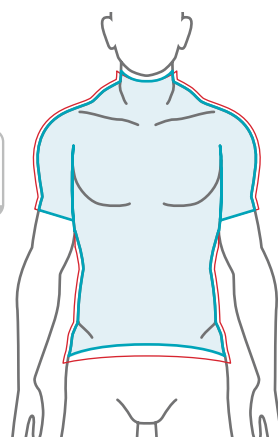

Sketches have been drawn to depict general adjustment from Elite Skin Fit to Sport Fit for each garment.

Take a thorough look at the following charts to find the fit and size that suit you best. To understand the featured fits, read carefully the details below.

ELITE SKIN FIT
Excellent body contour

ELITE FIT
1" shorter
2 Same length
3 4" tighter
4 3" tighter
5 2" tighter
6 Same length
7 1/2" tighter

BASIC MEASUREMENTS

PERFORMANCE FIT

- 1 Front length
- 2 Back length
- 3 Chest circumference
- 4 Waist circumference
- 5 Hem circumference
- 6 Sleeve length
- 7 Sleeve cuff circumference

BASIC MEASUREMENTS

WOMEN PERFORMANCE FIT

- 1 Front length
- 2 Back length
- 3 Chest circumference
- 4 Waist circumference
- 5 Hem circumference
- 6 Sleeve length
- 7 Sleeve cuff circumference

SPORT FIT

- 1 1/2" longer
- 2 1/2" longer
- 3 4" larger
- 4 4" larger
- 5 4" larger
- 6 1" longer
- 7 1/2" larger