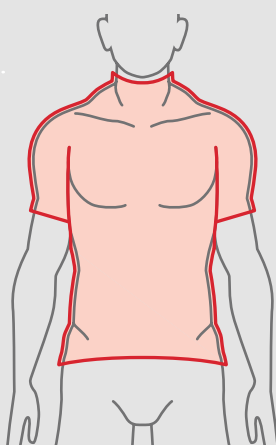

Sketches have been drawn to depict general adjustment from Elite Skin Fit to Sport Fit for each garment.

Take a thorough look at the following charts to find the fit and size that suit you best. To understand the featured fits, read carefully the details below.

ELITE SKIN FIT
Excellent body contour

ELITE FIT
1" shorter
2 Same length
3 4" tighter
4 3" tighter
5 2" tighter
6 Same length
7 1/2" tighter

BASIC MEASUREMENTS

PERFORMANCE FIT

- 1 Front length
- 2 Back length
- 3 Chest circumference
- 4 Waist circumference
- 5 Hem circumference
- 6 Sleeve length
- 7 Sleeve cuff circumference

BASIC MEASUREMENTS

WOMEN PERFORMANCE FIT

- 1 Front length
- 2 Back length
- 3 Chest circumference
- 4 Waist circumference
- 5 Hem circumference
- 6 Sleeve length
- 7 Sleeve cuff circumference

SPORT FIT

- 1 1/2" longer
- 2 1/2" longer
- 3 4" larger
- 4 4" larger
- 5 4" larger
- 6 1" longer
- 7 1/2" larger

WOMEN SPORT FIT

- 1 size larger than ProFit
- 1 1" longer
- 2 1" longer
- 3 2" longer
- 4 3" longer
- 5 2" longer
- 6 1/2" longer
- 7 3/4" larger

MEN SIZE CHART (IN.)

UNISEX	3XS	XXS	XS	S	M	L	XL	XXL	3XL
1 CHEST	32	34	36	38	40	42	44	46	48
2 WAIST	26	28	30	32	34	36	38	40	42
3 BUTTOCKS	32	34	36	38	40	42	44	46	48
4 LEG LENGTH	29	29	29	30	31	32	32	32	32