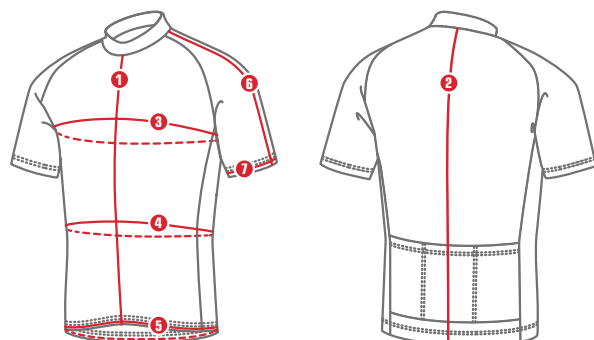

Sketches have been drawn to depict general adjustment from Elite Skin Fit to Sport Fit for each garment.

Take a thorough look at the following charts to find the fit and size that suit you best. To understand the featured fits, read carefully the details below.

ELITE SKIN FIT
Excellent body contour

ELITE FIT
1" shorter
2 Same length
3 4" tighter
4 3" tighter
5 2" tighter
6 Same length
7 1/2" tighter

BASIC MEASUREMENTS

PERFORMANCE FIT

- 1 Front length
- 2 Back length
- 3 Chest circumference
- 4 Waist circumference
- 5 Hem circumference
- 6 Sleeve length
- 7 Sleeve cuff circumference

BASIC MEASUREMENTS

WOMEN PERFORMANCE FIT

- 1 Front length
- 2 Back length
- 3 Chest circumference
- 4 Waist circumference
- 5 Hem circumference
- 6 Sleeve length
- 7 Sleeve cuff circumference

SPORT FIT

- 1 1/2" longer
- 2 1/2" longer
- 3 4" larger
- 4 4" larger
- 5 4" larger
- 6 1" longer
- 7 1/2" larger