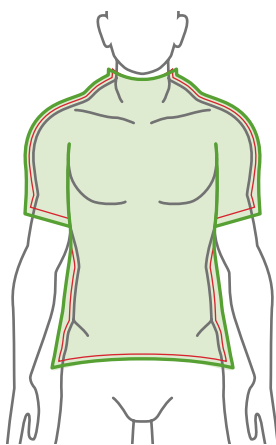

ELITE SKIN FIT
Excellent body contour

ELITE FIT
1" shorter
2 Same length
3 4" tighter
4 3" tighter
5 2" tighter
6 Same length
7 1/2" tighter

BASIC MEASUREMENTS

PERFORMANCE FIT

- 1 Front length
- 2 Back length
- 3 Chest circumference
- 4 Waist circumference
- 5 Hem circumference
- 6 Sleeve length
- 7 Sleeve cuff circumference

BASIC MEASUREMENTS

WOMEN PERFORMANCE FIT

- 1 Front length
- 2 Back length
- 3 Chest circumference
- 4 Waist circumference
- 5 Hem circumference
- 6 Sleeve length
- 7 Sleeve cuff circumference

SPORT FIT

- 1 1/2" longer
- 2 1/2" longer
- 3 4" larger
- 4 4" larger
- 5 4" larger
- 6 1" longer
- 7 1/2" larger

WOMEN SPORT FIT

- 1 size larger than ProFit
- 1 1" longer
- 2 1" longer
- 3 2" longer
- 4 3" longer
- 5 2" longer
- 6 1/2" longer
- 7 3/4" larger

MEN SIZE CHART (IN.)

UNISEX	3XS	XXS	XS	S	M	L	XL	XXL	3XL
1 CHEST	32	34	36	38	40	42	44	46	48
2 WAIST	26	28	30	32	34	36	38	40	42
3 BUTTOCKS	32	34	36	38	40	42	44	46	48
4 LEG LENGTH	29	29	29	30	31	32	32	32	32