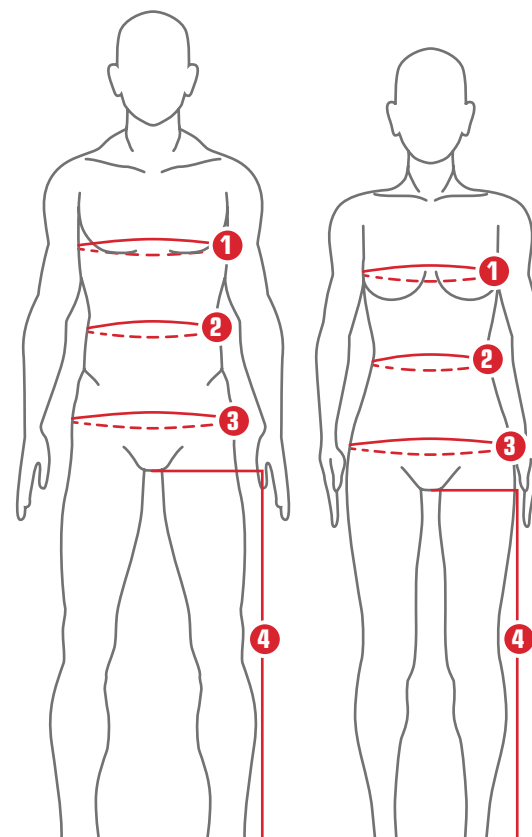

ELITE SKIN FIT
Excellent body contour

ELITE FIT
1" shorter
2 Same length
3 4" tighter
4 3" tighter
5 2" tighter
6 Same length
7 1/2" tighter

BASIC MEASUREMENTS

PERFORMANCE FIT

- 1 Front length
- 2 Back length
- 3 Chest circumference
- 4 Waist circumference
- 5 Hem circumference
- 6 Sleeve length
- 7 Sleeve cuff circumference

BASIC MEASUREMENTS

WOMEN PERFORMANCE FIT

- 1 Front length
- 2 Back length
- 3 Chest circumference
- 4 Waist circumference
- 5 Hem circumference
- 6 Sleeve length
- 7 Sleeve cuff circumference

SPORT FIT

- 1 1/2" longer
- 2 1/2" longer
- 3 4" larger
- 4 4" larger
- 5 4" larger
- 6 1" longer
- 7 1/2" larger

WOMEN SPORT FIT

- 1 size larger than ProFit
- 1 1" longer
- 2 1" longer
- 3 2" longer
- 4 3" longer
- 5 2" longer
- 6 1/2" longer
- 7 3/4" larger

MEN SIZE CHART (IN.)

UNISEX	3XS	XXS	XS	S	M	L	XL	XXL	3XL
1 CHEST	32	34	36	38	40	42	44	46	48
2 WAIST	26	28	30	32	34	36	38	40	42
3 BUTTOCKS	32	34	36	38	40	42	44	46	48
4 LEG LENGTH	29	29	29	30	31	32	32	32	32

LEG WARMERS SIZE CHART (IN.)

	XS	S	M	L	XL	XXL
1 LENGTH	23 1/2	24 3/8	25 3/8	26 3/8	26 3/8	26 3/8
2 THIGH	15 1/2	16 1/4	17 1/4	18 1/4	19 1/4	20
3 ANKLE	6	6 1/4	7 1/4	7 3/4	8 1/4	8 3/4