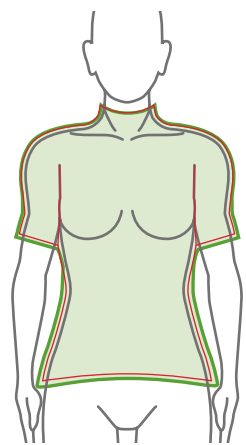

ELITE SKIN FIT
Excellent body contour

ELITE FIT
1" shorter
2 Same length
3 4" tighter
4 3" tighter
5 2" tighter
6 Same length
7 1/2" tighter

BASIC MEASUREMENTS

PERFORMANCE FIT

- 1 Front length
- 2 Back length
- 3 Chest circumference
- 4 Waist circumference
- 5 Hem circumference
- 6 Sleeve length
- 7 Sleeve cuff circumference

BASIC MEASUREMENTS

WOMEN PERFORMANCE FIT

- 1 Front length
- 2 Back length
- 3 Chest circumference
- 4 Waist circumference
- 5 Hem circumference
- 6 Sleeve length
- 7 Sleeve cuff circumference

SPORT FIT

- 1 1/2" longer
- 2 1/2" longer
- 3 4" larger
- 4 4" larger
- 5 4" larger
- 6 1" longer
- 7 1/2" larger

WOMEN SPORT FIT

- 1 size larger than ProFit
- 1 1" longer
- 2 1" longer
- 3 2" longer
- 4 3" longer
- 5 2" longer
- 6 1/2" longer
- 7 3/4" larger

MEN SIZE CHART (IN.)

UNISEX	3XS	XXS	XS	S	M	L	XL	XXL	3XL
1 CHEST	32	34	36	38	40	42	44	46	48
2 WAIST	26	28	30	32	34	36	38	40	42
3 BUTTOCKS	32	34	36	38	40	42	44	46	48
4 LEG LENGTH	29	29	29	30	31	32	32	32	32

WOMEN SIZE CHART (IN.)

UNISEX TOPS	-	3XS	XXS	XS	S	M	L	XL
UNISEX BOTTOMS		XXS	XS	S	M	L	XL	XXL
WOMEN		XXS	XS	S	M	L	XL	3XL
1 CHEST		30	32	34	36	38	40	42
2 WAIST		25	26	27	29	31	33	35
3 BUTTOCKS		33	35	37	39	41	43	45
4 LEG LENGTH		29	29	29	30	31	31	31